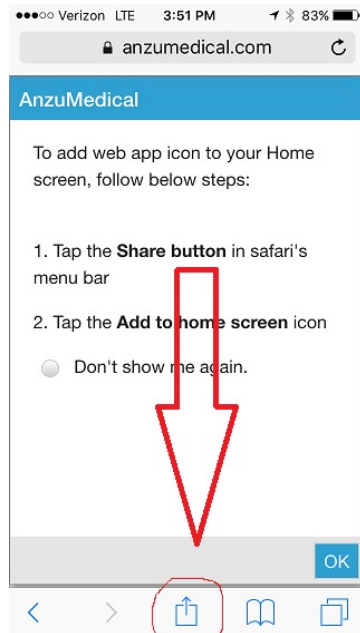

## Updated SKULLBOOK Access on iPhone / iPad

From your browser:

[www.anzumedical.com/login](http://www.anzumedical.com/login)

Enter your user name and password

Tap the three lines in the upper left, access Library, access Skullbook

**To add the ICON to your home screen for future access**

Tap the share button

then tap the Add to Home Screen Button

The next time you wish to access SkullBook, tap the ICON.

FROM YOUR COMPUTER

On the web open the following url: