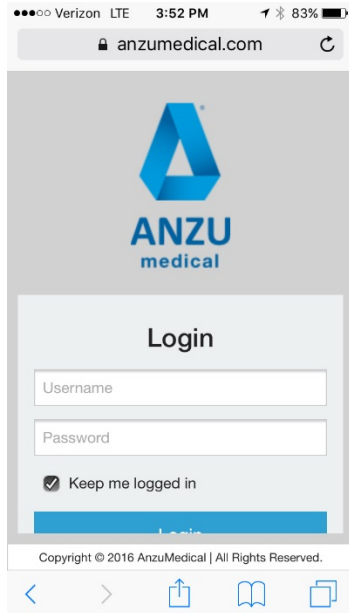

## Updated SKULLBOOK Access on iPhone / iPad

From your browser:

[www.anzumedical.com/login](http://www.anzumedical.com/login)

Enter your user name and password

Tap the three lines in the upper left, access Library, access Skullbook

**To add the ICON to your home screen for future access**

Tap the share button

then tap the Add to Home Screen Button

The next time you wish to access SkullBook, tap the ICON.

FROM YOUR COMPUTER

On the web open the following url: